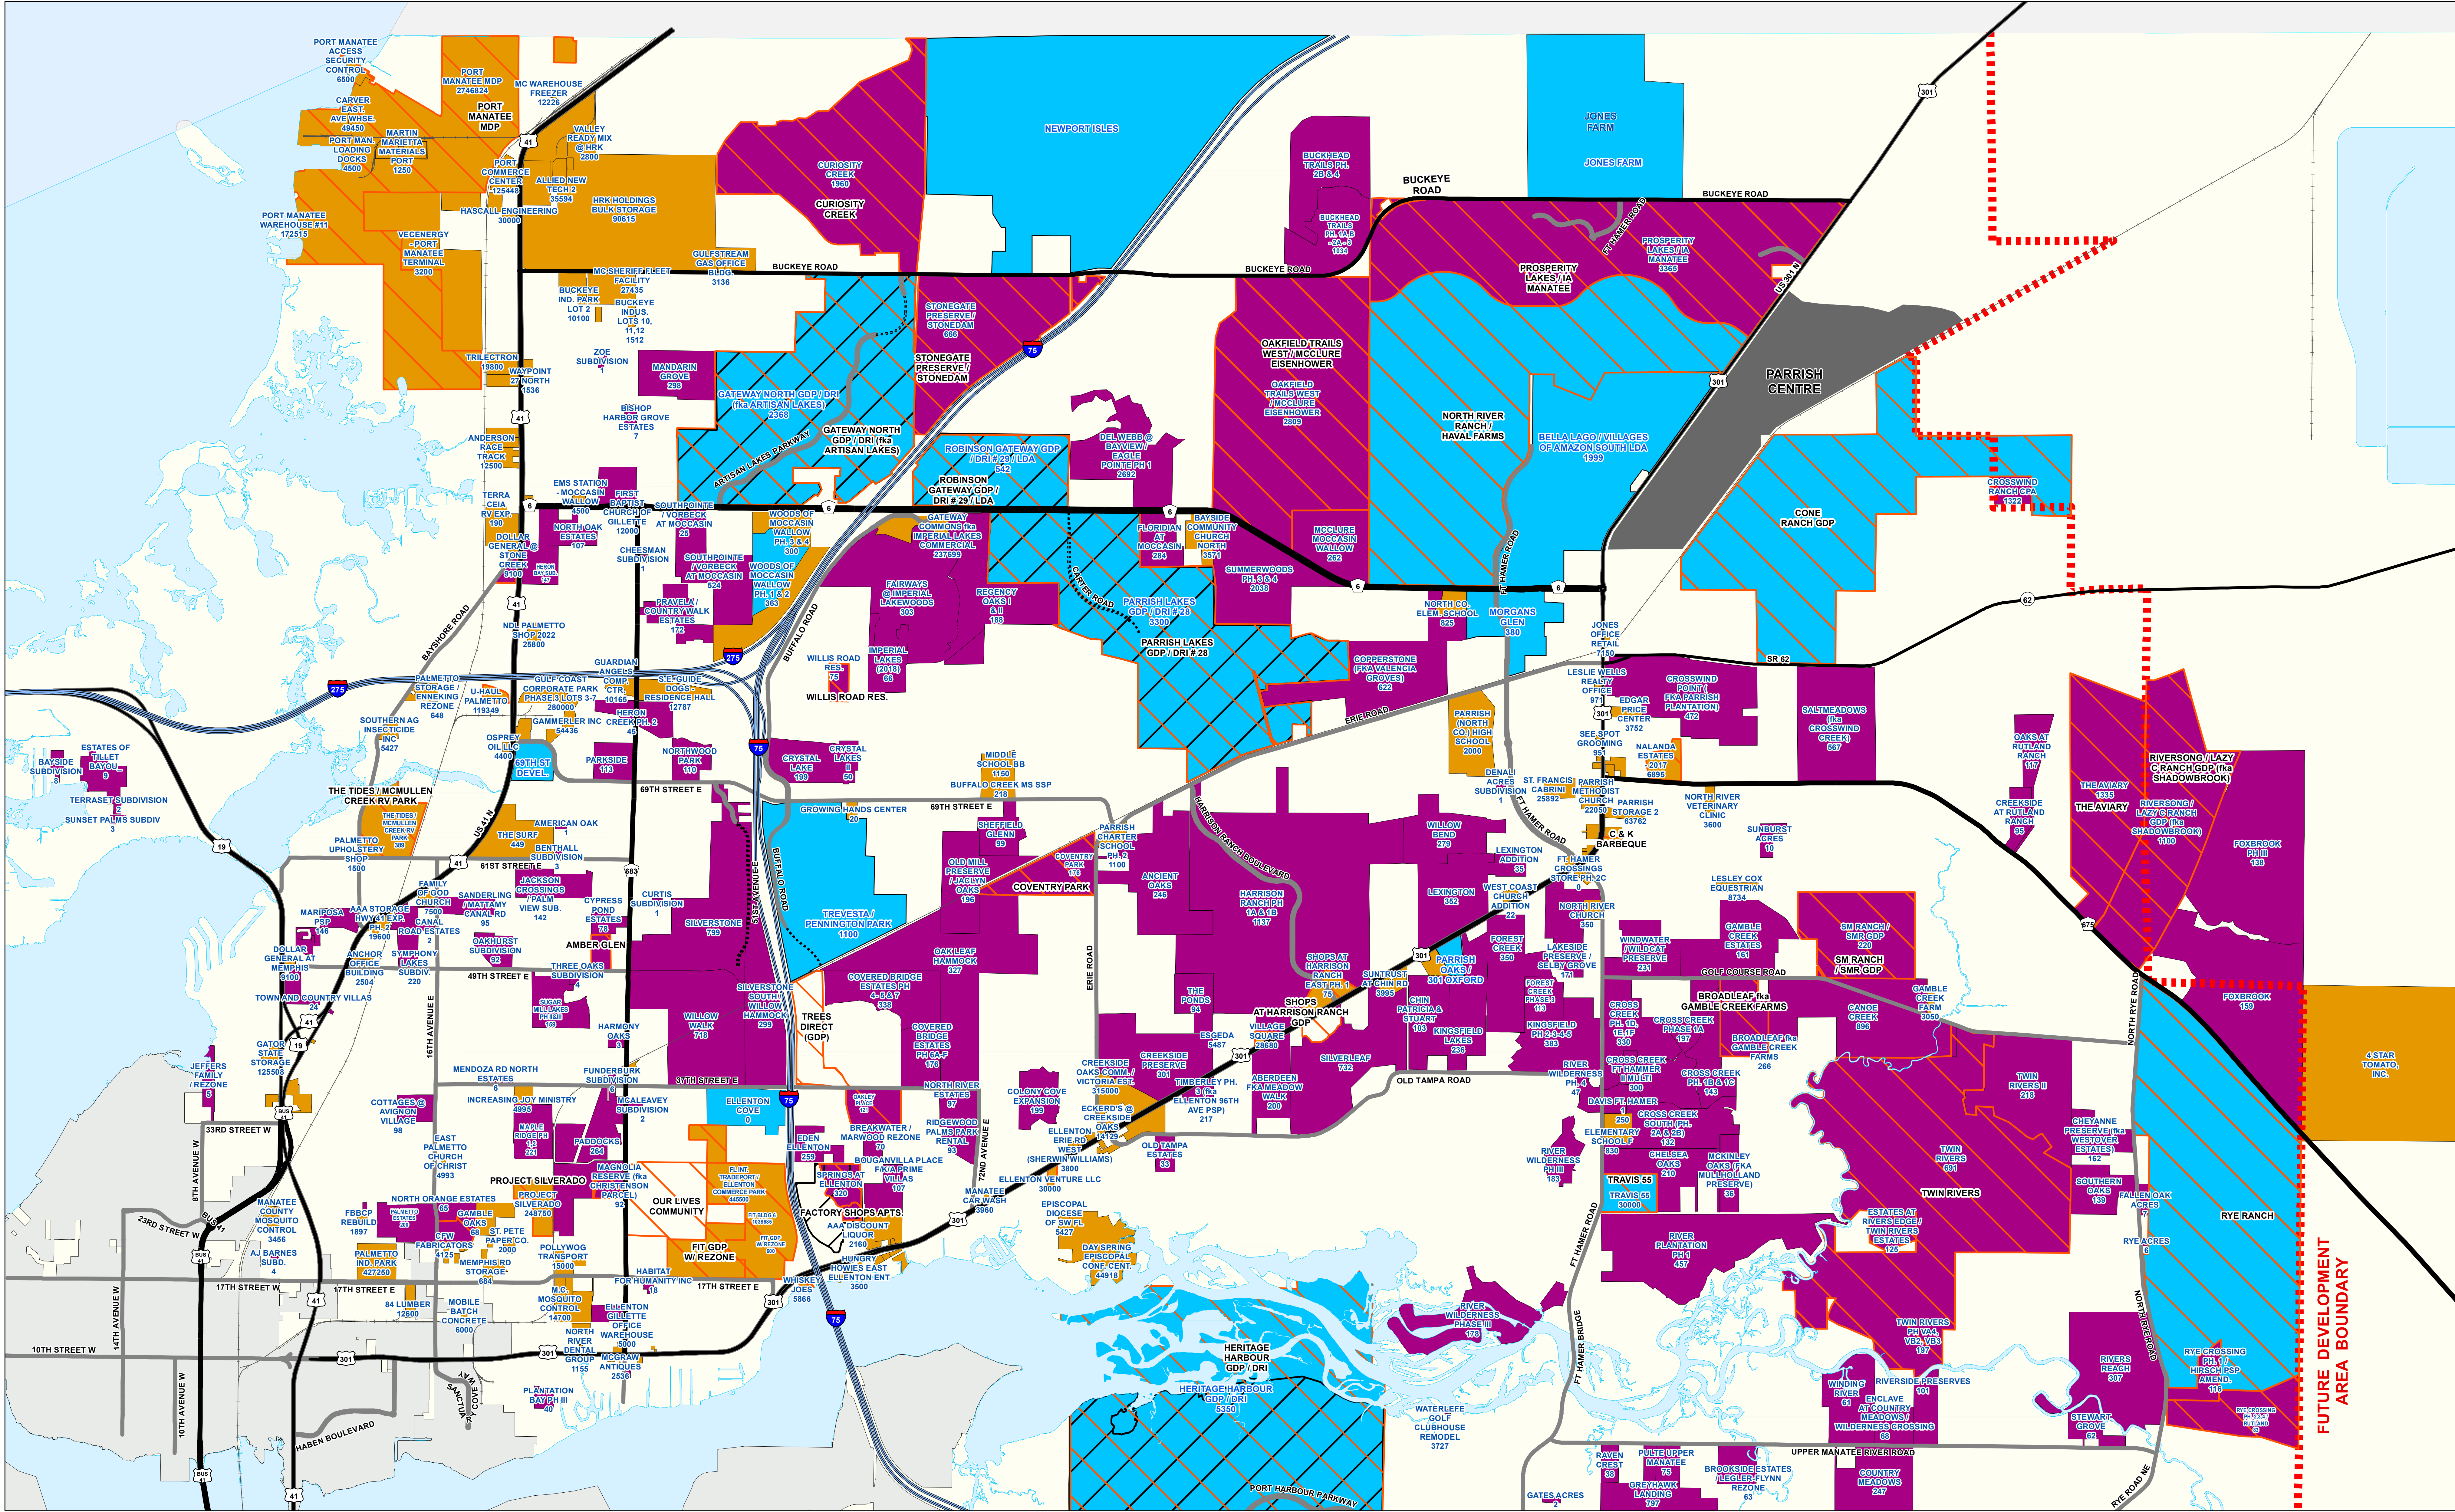

DEVELOPMENT PROJECTS / CONCURRENCY - NORTH COUNTY

PROJECT NAME
OF UNITS OR
SQ. FT. OF COMMERCIAL

N/A = UNDEVELOPED
NON-RES
ENTITLEMENTS

CONCURRENCY TYPE

- RESIDENTIAL
- MIXED USE
- COMMERCIAL

- DRI - Development of Regional Impact
- GDP - General Development Plan
- Municipalities

UPDATED: MARCH 2024

Map Author: Paul H
Map Document Name: S:\Images - Maps - GIS\Paul H\Development Concurrence\Concurrence Maps